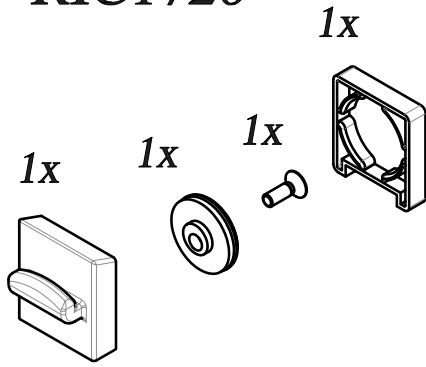

RIC1720

RIC627

RIC1726

RIC1727

RIC1718

RIC1128

RIC1715

RIC1712

RIC1722

RIC1764

RIC1626